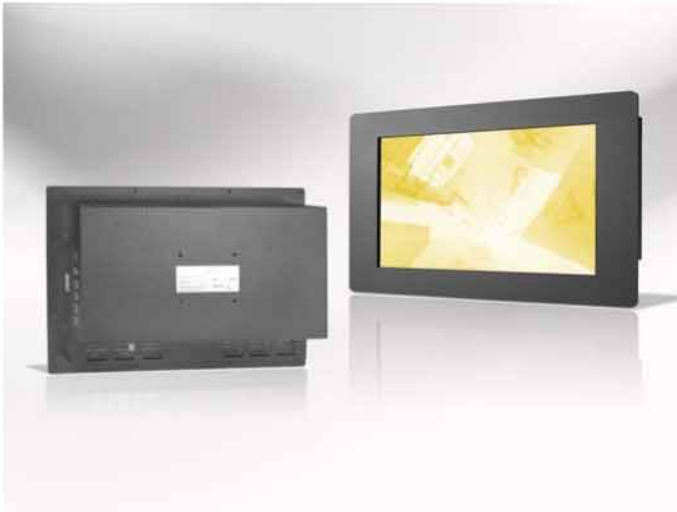

PM4204

Specification

Features

- Built-in fans to improve system cooling allows up to 24-hours-a-day usage
- Modularize mechanical design provides flexible product configuration and easy maintenance
- Optional build-in touch screen for interactive application
- Optional build-in PC eliminates external box

Panel	Cell Type / Glass Surface	TFT LCD / Black Anti-Glare, low reflection coating	
	Aspect Ratio / Size	Wide / 42" viewable diagonal area	
	Active Area / Pixel Pitch	930.24(H) x 523.26(V) mm / 0.4845(H) x 0.4845(V) mm	
	Native Resolution / Colors	1920(H) x 1080(V) / 16.7 Million	
	Brightness / Contrast	500 cd/m ² (typ) / 1500 : 1	
	Response Time	≤ 8 ms (G-to-G)	
	Viewing Angle (typical)	H. 178° (- 89° ~ + 89°) , V. 178°(- 89° ~ + 89°)	
	Light Source	CCFL , Long life, 50,000 hrs (typ)	
Input Sources	PC System	Signal	Analog RGB (0.7/1.0 V _{p-p} , 75 ohms)
		Sync	Separate Sync, Composite Sync, Sync On Green
		Frequency	F _h : 30 - 82Khz , F _v : 50 - 75Hz
	Audio System	3W Speaker x 2	
Input Terminals	1 x VGA (15 Pin Female D-Sub) , 1 x PC Audio (Stereo Headphone Jack) , 1 x DC Power Plug		
Convenient Features	Auto Calibration , Back Light Adjustment , Plug&Play (VESA DDC/CI, DDC 2B)		
	OSD Multi-Languages , Wall Mount Ready (VESA 600 x 200 mm)		
Power	Internal power supply with universal / Auto-Sensing, AC 90 to 260V, 50 / 60 Hz		
Power Consumption	Operation / Power Saving	202 watt , < 5 watt (Support DPMS)	
Operating Condition	Temperature / Humidity	0°C ~ 50°C (32°F ~ 122°F) , 10% ~ 90% (no condensation)	
Storage Condition	Temperature / Humidity	- 20°C ~ 60°C (- 4°F ~ 140°F) , 10% ~ 90% (no condensation)	
Certification	FCC , CE		
Dimensions	Physical	W x H x D = 1115.0 x 710.0 x 133.5 mm	
	Carton	W x H x D = TBD	
Weight	N.W. / G.W.	33.5 Kgs / 35.5 Kgs	
Container Loaded	20ft / 40ft / 40ft HQ	TBD (Sets , By pallet)	