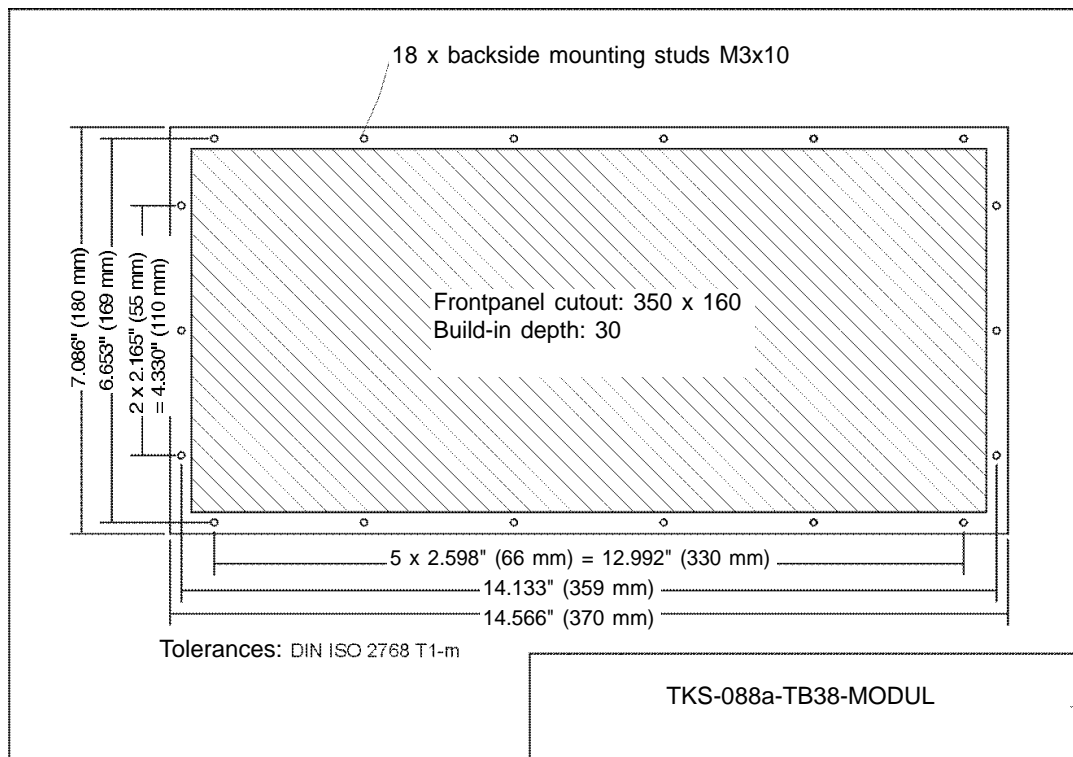

Keyboard Specification:

Number of Keys:	88
Keyswitch Technology:	Short travel keys
Switching Force/Travel:	2.6 N / 0.3 mm
Keyswitch Lifetime:	3 Mio. operations
Protection Level:	IP65 (frontside)
Electronic Interfaces:	PS/2; USB (AT on request)
Connector:	6-pin MiniDIN; USB-A
Dimensions:	14.56" x 7.08" x 0.59" 370 x 180 x 30 mm
Operating Temperature:	32 °F to 122 °F / 0 °C to 50 °C
Frontpanel Material:	Aluminium

Industrial Short Travel Keyboards

TKS-088a-TB38-MODUL

Compact Industrial Keyboard In Modul Front Panel With Integrated 38mm-Trackball

Trackball Specification:

Ball diameter: 38 mm
 Tracking Force: 50 g
 Trackball Lifetime: > 6 Mio. ball rotations
 Protection Level: IP65 static, IP54 dynamic
 Electronic Interface: PS/2; USB
 Connector: 6-pin MiniDIN; USB-A
 Operating Temperature: 32 °F to 122 °F / 0 °C to 50 °C